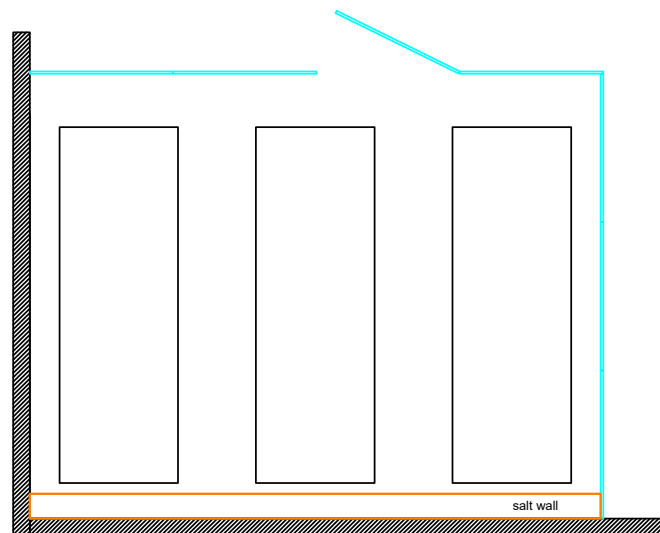

Customize your salt pod — ask about pricing.

Made-to-order salt walls to fit your environment.

A - three glass walls, 88"x90"

B - three glass walls, 118"x90"

C - two glass walls, 88"x90"

D - two glass walls, 118"x90"

Pricing –

GLASS ENCLOSURE ONLY

- A – 88"x90" with three glass sides \$15,900
- B – 118"x90" with three glass sides \$17,900
- C – 88"x90" with two glass sides \$12,900
- D – 118"x90" with two glass sides \$14,900
- E – 88"x90" with four glass sides \$19,900
- F – 118"x90" with four glass sides \$22,500