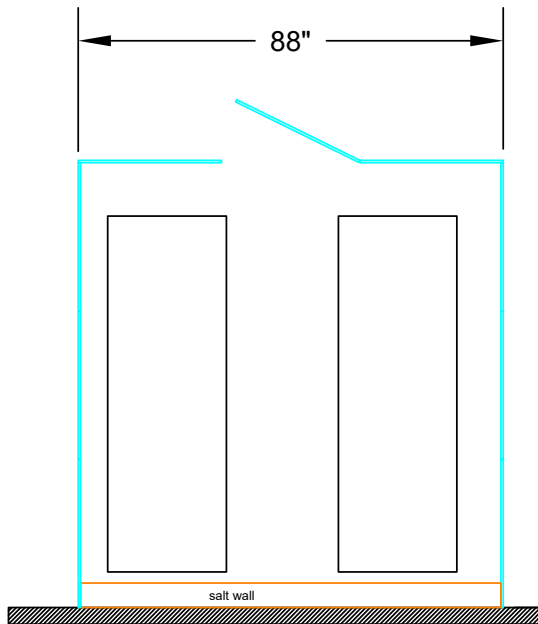

Customize your salt pod — ask about pricing.

Made-to-order salt walls to fit your environment.

A - three glass walls, 88"x90"

B - three glass walls, 118"x90"

C - two glass walls, 88"x90"

D - two glass walls, 118"x90"