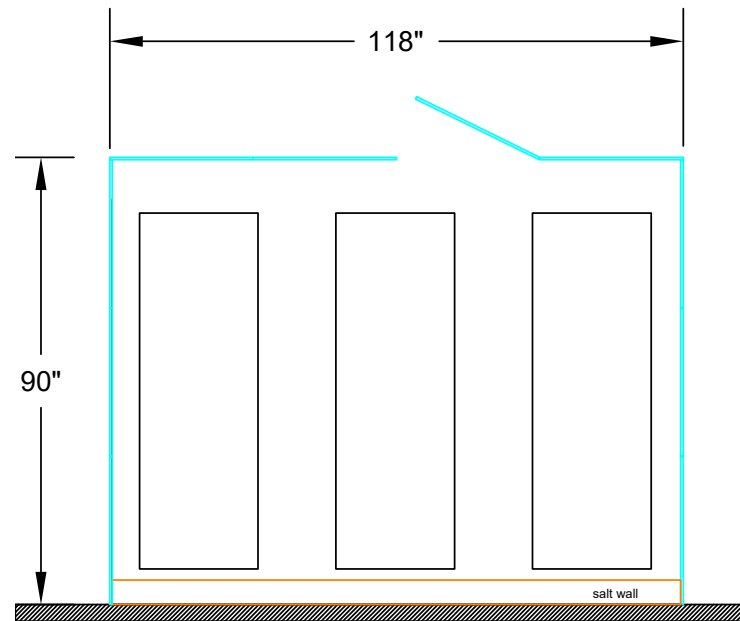

Customize your salt pod — ask about pricing.

Made-to-order salt walls to fit your environment.

A - three glass walls, 88"x90"

B - three glass walls, 118"x90"

C - two glass walls, 88"x90"

D - two glass walls, 118"x90"

Pricing –

GLASS ENCLOSURE ONLY

- A – 88"x90" with three glass sides \$15,900
- B – 118"x90" with three glass sides \$17,900
- C – 88"x90" with two glass sides \$12,900
- D – 118"x90" with two glass sides \$14,900
- E – 88"x90" with four glass sides \$19,900
- F – 118"x90" with four glass sides \$22,500