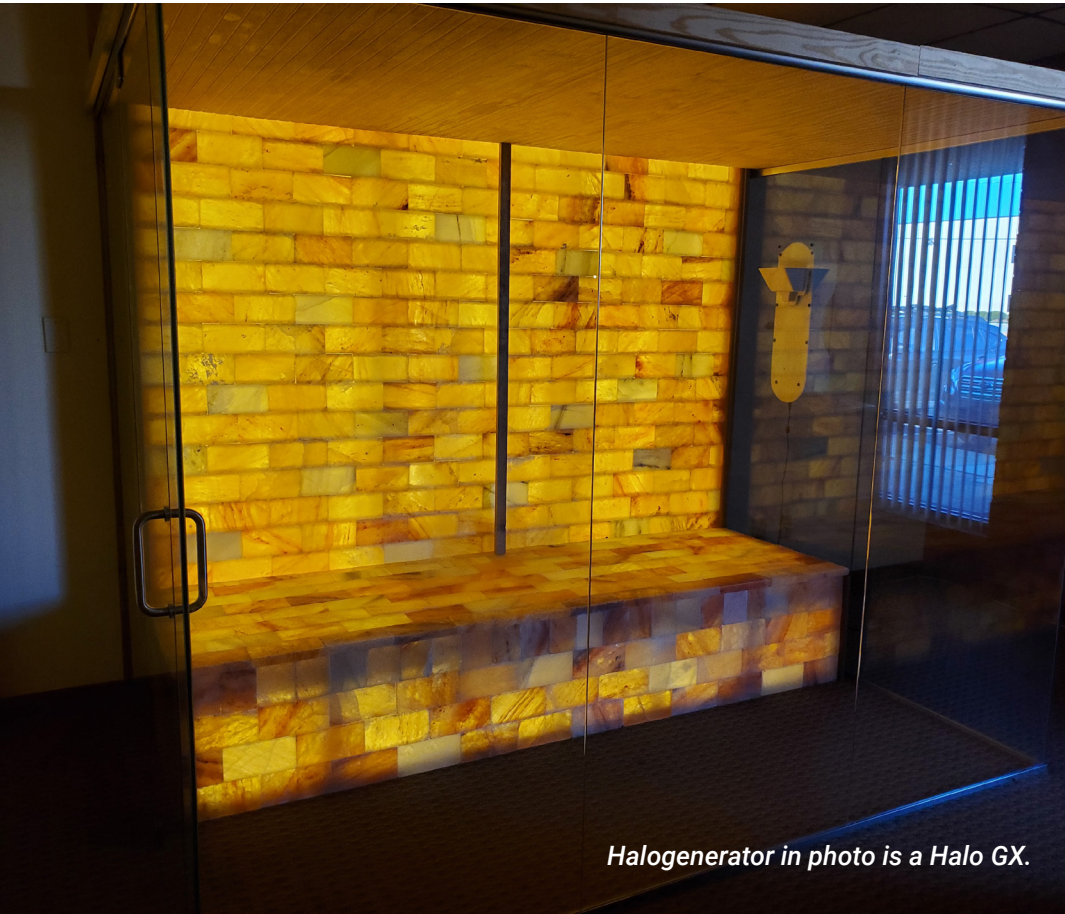

Pay this unit off in as little as 10 weeks with 70% utilization – no commission necessary – paying pennies for pharma grade salt!

Halogenerator in photo is a Halo GX.

Himalayan Salt Pod

Convenient, quick and positively impactful for your pulmonary health! No need to undress or change clothes, simply sit and inhale deeply in a comfortable environment rich with the benefits of halotherapy.

A 30-minute Himalayan Source salt pod session gives time for meditation or, for busy professionals, to stay in business attire, make phone calls, conduct a Zoom meeting or answer emails. Use the time as desired – while you breathe in the pharmaceutical grade salt dispensed by the halogenerator!

HOW DOES HALOTHERAPY WORK?

Halotherapy uses a natural, basic mineral – pure sodium chloride (salt). Sodium chloride is an essential element for the regulation of mucus in the lungs and upper respiratory system. It cleanses the respiratory tract and strengthens lung function by stimulating the body's internal processes.

Customize your salt pod – ask about pricing.

- Add a halogenerator. Models available from \$650-\$5,000.
- Made-to-order salt walls to fit your environment.

Specs: 68"D x 102"L x 84"H

Use standard 34" wide panels to create rooms of various sizes in that increment. Custom sizes can be made with a longer lead time. May include up to 3 seats in a pod.